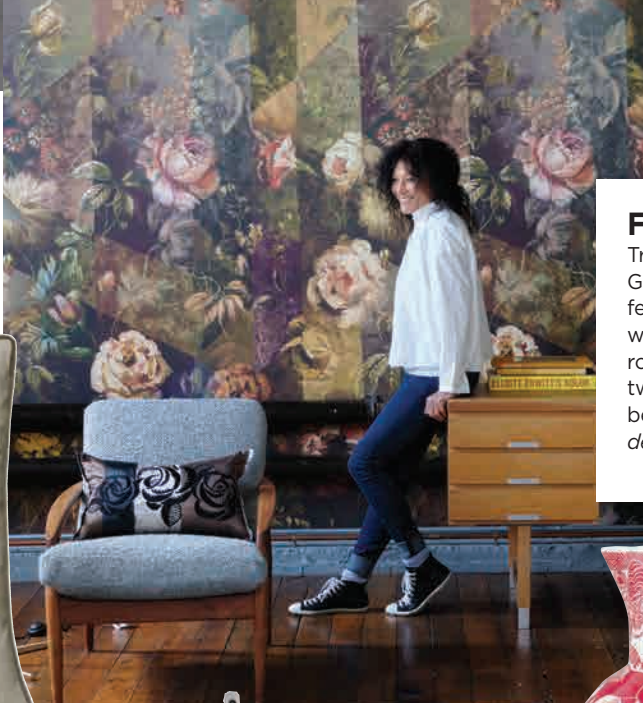

COUNTRY & TOWN HOUSE

LIVING A BALANCED LIFE

MARCH/APRIL 2021 £3.90

SPRING
Awakening

ANIMAL MAGNETISM

Alphabet cushion. £79, andrewmartin.co.uk

PINKY AND PERKY

Wall mounted gooseneck basin mixer, £756; matching basin, £913. Both from the Broadway Pastel Collection. westonebathroomsonline.com

FEEL AT HOME

Tricia Guild of Designers Guild in a room featuring her Minakari wallpaper, £195 per roll, incorporating two 70cm drops to be hung in sequence. designersguild.com

ART IS LIFE

Vicky Lindo and William Brookes Isolation pot, Alveston Fine Arts at Collect 2021 (until 24 March). Prices from £2,000, collectfair.org.uk

TWO'S COMPANY

Hand-made ceramic wall sconces, £495 for two. pollyfern.com

ZIG-A-ZIG AH

Kanoko is a softened zig zag design, inspired by a 1930s Zoffany pattern and revived by Riviere Rugs in Tibetan wool and botanic silk. £1,206 per sq/m, riviererugs.com